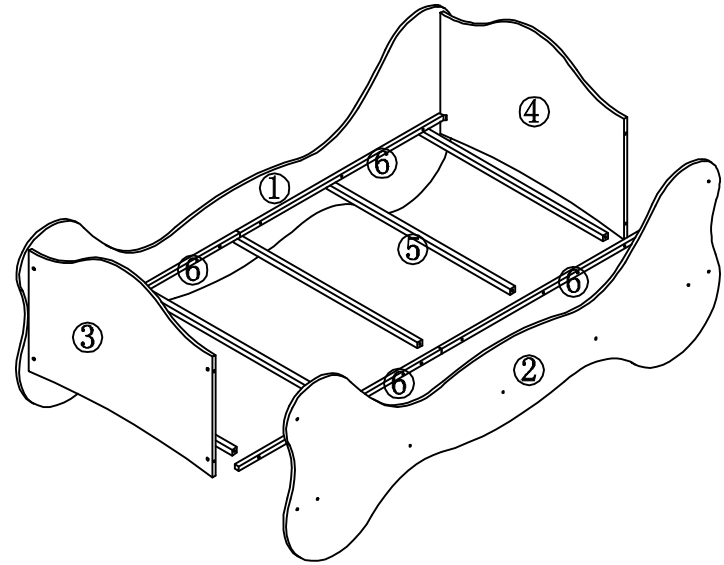

3

M6*50
QTY:4

QTY:4

QTY:4

4

D

8#*25
QTY:12