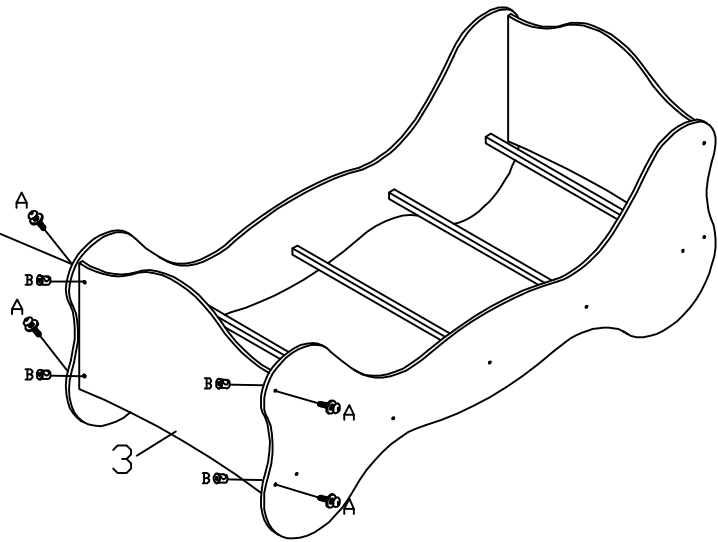

3

M6*50
QTY:4

QTY:4

QTY:4

4

D

8#*25
QTY:12