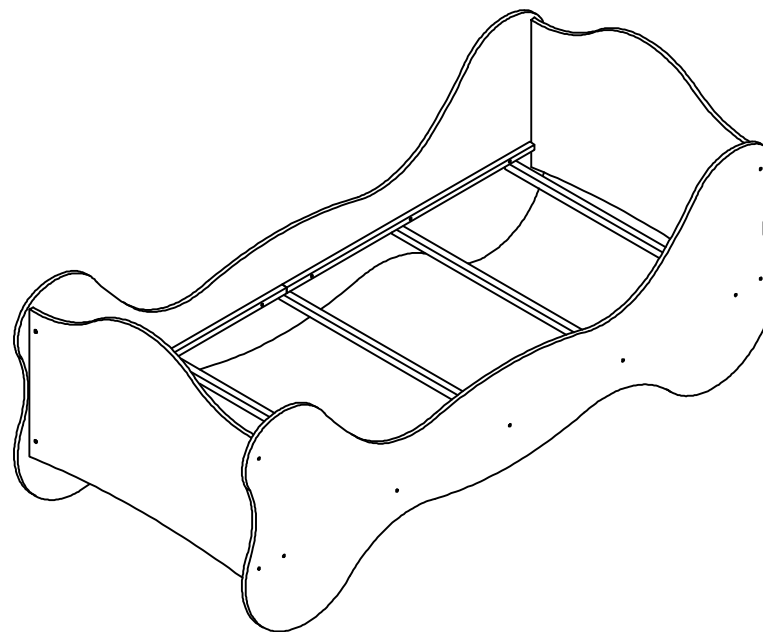

POL Power

Ul. Poznanska 113a

PL 62-052

Komorniki

MODEL: 57-526-15-3

SISSY KINDERBETT

LILA