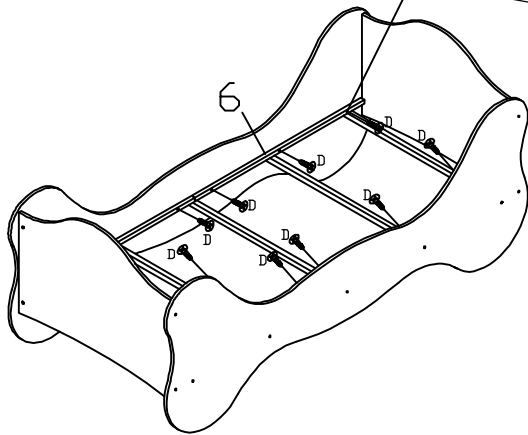

DESCRIPTION OF COMPONENT

ITEM NO	WORK PIECE DESCRIPTION	MEASUREMENT	QTY	COLOUR	SHAPE	PACK IN BOX
(1)	SIDE PANEL (L)	2149*783*15	1	PURPLE		1/1
(2)	SIDE PANEL (R)	2149*783*15	1	PURPLE		1/1
(3)	BACK PANEL	905*666*15	1	PURPLE		1/1
(4)	FRONT PANEL	905*666*15	1	PURPLE		1/1
(5)	SUPPORT POLE	905*25*25	5	WHITE		1/1
(6)	ARTICLE RIBS	1000*25*22	4	WHITE		1/1
(7)	HARDWARE	216*114*57	1	BROWN		1/1

MODEL: B155s (905*2020)

5

3

M6*50
QTY:4

QTY:4

QTY:4

4

D

8#*25
QTY:12

SCALE 1:1

A

M6*50
18X

B

8X

C

18X