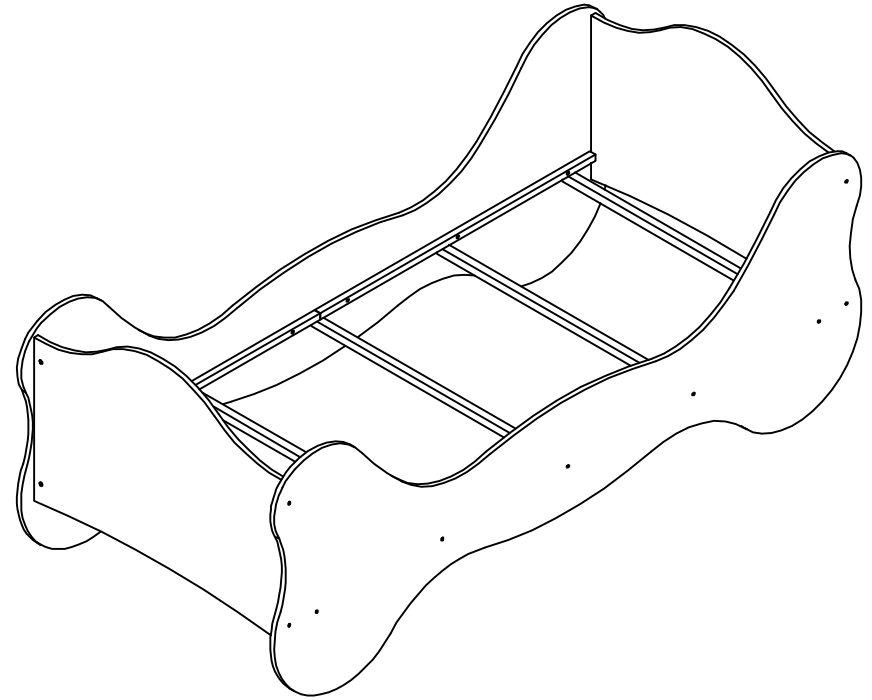

DESCRIPTION OF COMPONENT

ITEM NO	WORK PIECE DESCRIPTION	MEASUREMENT	QTY	COLOUR	SHAPE	PACK IN BOX
(1)	SIDE PANEL (L)	2149*783*15	1	PURPLE		1/1
(2)	SIDE PANEL (R)	2149*783*15	1	PURPLE		1/1
(3)	BACK PANEL	905*666*15	1	PURPLE		1/1
(4)	FRONT PANEL	905*666*15	1	PURPLE		1/1
(5)	SUPPORT POLE	905*25*25	5	WHITE		1/1
(6)	ARTICLE RIBS	1000*25*22	4	WHITE		1/1
(7)	HARDWARE	216*114*57	1	BROWN		1/1

MODEL: B155s (905*2020)

5