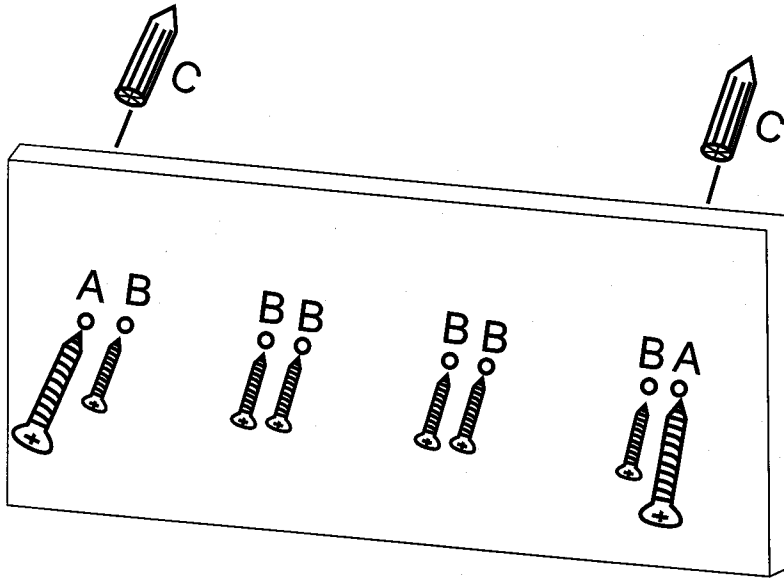

Assemble Instructions

HOOK	 A X 2
	 B X 6
	 C X 2

ITEM NO.: 42947

SIZE: 80X40X1.5CM